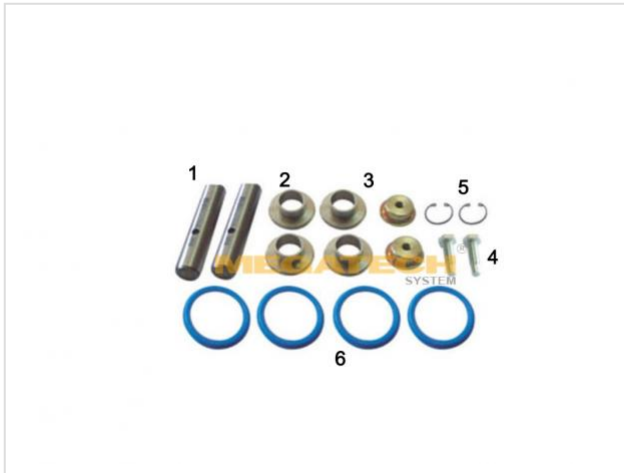

45.1808.427 Cabin Repair Kit

45.1808.427

Cabin Repair Kit

VEHICLE	OE
DAF	126 6 426 S
DAF	165 6266S4
DAF	139 9160S1