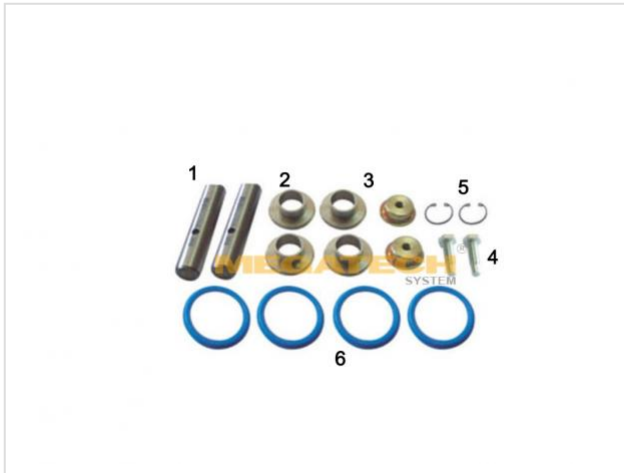

# 45.1808.427 Cabin Repair Kit

**45.1808.427**

**Cabin Repair Kit**

<b>VEHICLE</b>	<b>OE</b>
DAF	126 6 426 S
DAF	165 6266S4
DAF	139 9160S1