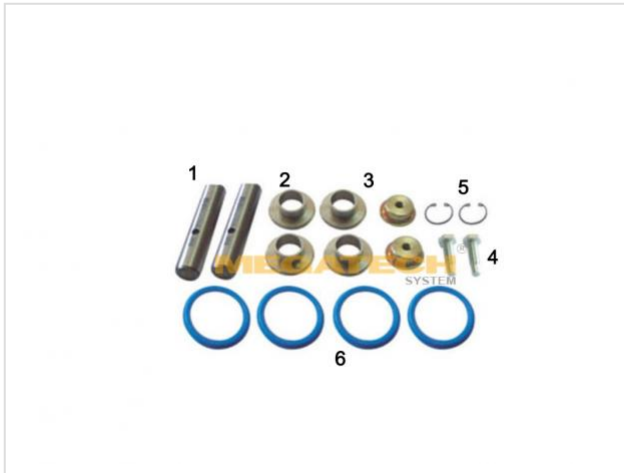

45.1808.427 Cabin Repair Kit

45.1808.427

Cabin Repair Kit

VEHICLE

OE

DAF

126 6 426 S

DAF

165 6266S4

DAF

139 9160S1