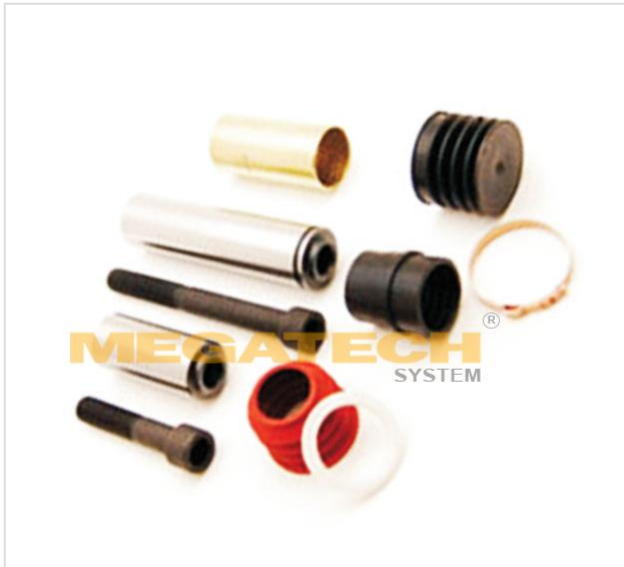

85.0700.032 Caliper Guides & Seals Repair Kit

85.0700.032

Caliper Guides & Seals Repair Kit

VEHICLE

OE