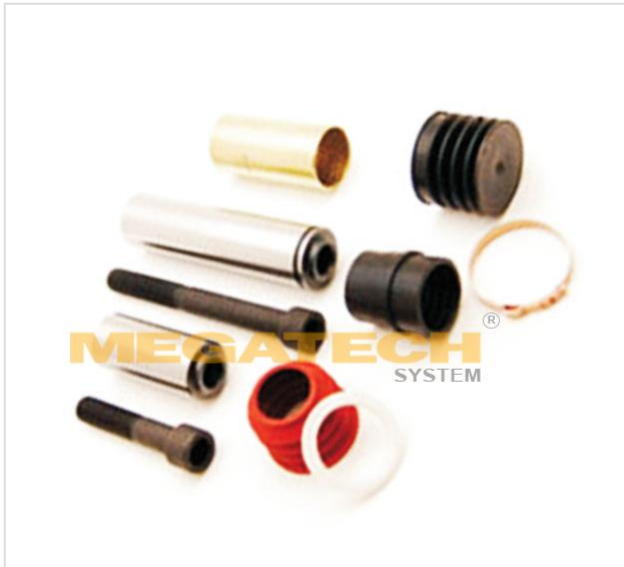

# 85.0700.032 Caliper Guides & Seals Repair Kit

---

**85.0700.032**

**Caliper Guides & Seals Repair Kit**

**VEHICLE**

**OE**