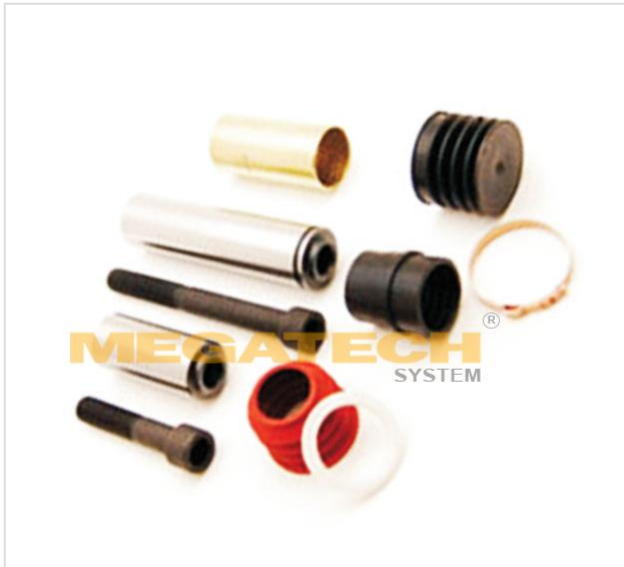

# 85.0700.032 Caliper Guides & Seals Repair Kit

---

**85.0700.032**

Caliper Guides & Seals Repair Kit

VEHICLE

OE