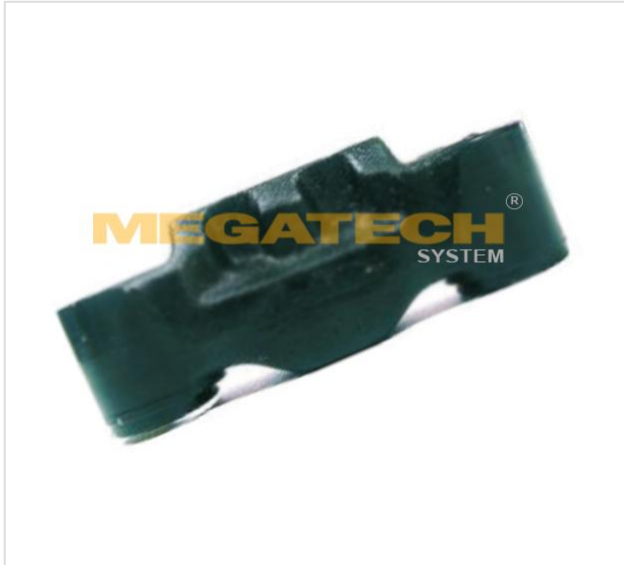

# 85.3500.018 Caliper Guides & Seals Repair Kit

---

**85.3500.018**

Caliper Guides & Seals Repair Kit

VEHICLE

OE