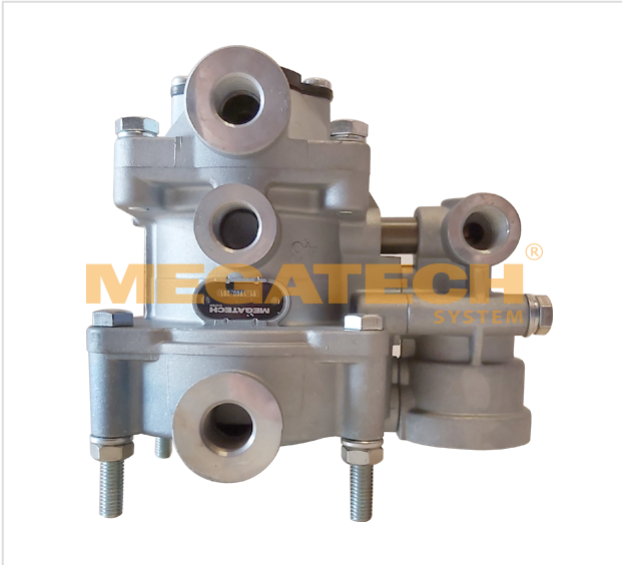

# 91.1900.201 Valve ( Brake )

---

**91.1900.201**

**Valve ( Brake )**

Port threads: M 16x1.5

<b>VEHICLE</b>	<b>OE</b>
MERCEDES	001 .431.67.05
DAF	151 8263
Wabco	9730025200