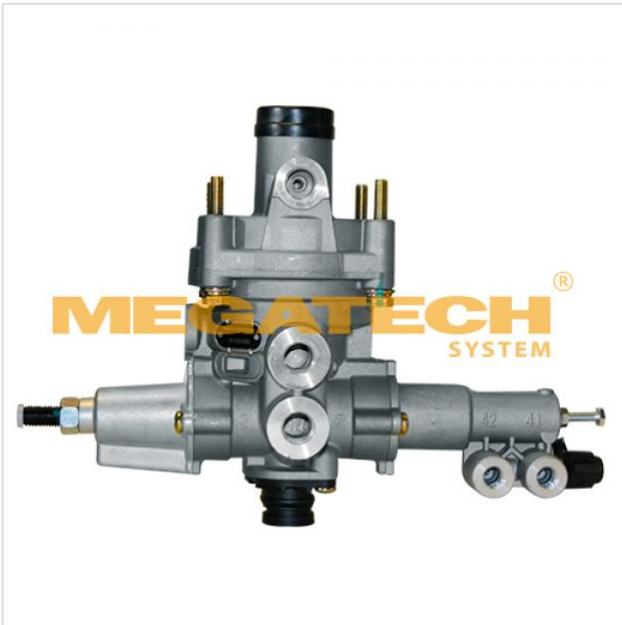

# 91.4980.955 Valve ( RELAY )

## 91.4980.955

Valve ( RELAY )

Port 1 :M22x1.5

Port 2,4=M16x1.5 41,42=M12x1.5

283 x 225 x 114

VEHICLE	OE
VOLVO	162 8955
Wabco	4757110750
Daf	1504958
Renault	5021170230