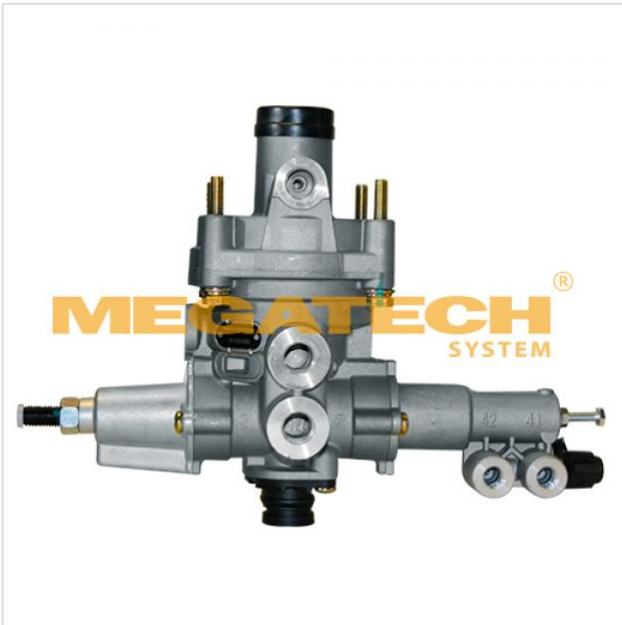

91.4980.955 Valve (RELAY)

91.4980.955

Valve (RELAY)

Port 1 :M22x1.5

Port 2,4=M16x1.5 41,42=M12x1.5

283 x 225 x 114

VEHICLE	OE
VOLVO	162 8955
Wabco	4757110750
Daf	1504958
Renault	5021170230