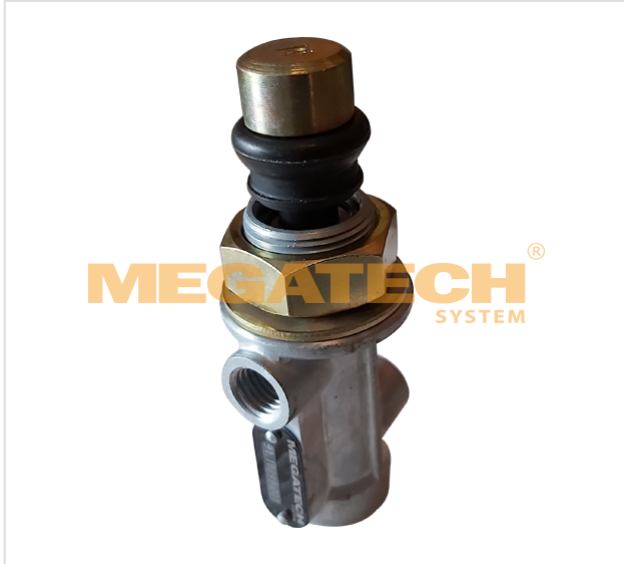

91.10299.001 VALVE (DIRECTIONAL CONTROL)

91.10299.001

VALVE (DIRECTIONAL CONTROL)

Ports 1,2,3 : M12 x 1.5

Comment : L=37.9 -Steel Button

VEHICLE	OE
DAF	150 5074
RENAULT	502 1170180
SCANIA	193 4903
VOLVO	664 5268
WABCO	463 0131120