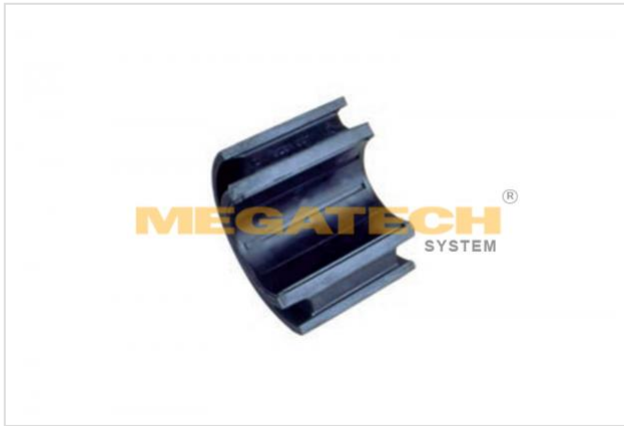

35.6600.482 Stabilizer Bush (Half)

35.6600.482

Stabilizer Bush (Half)

D=94 d=44 h=80 h=70

VEHICLE

OE

IVECO

252 1482