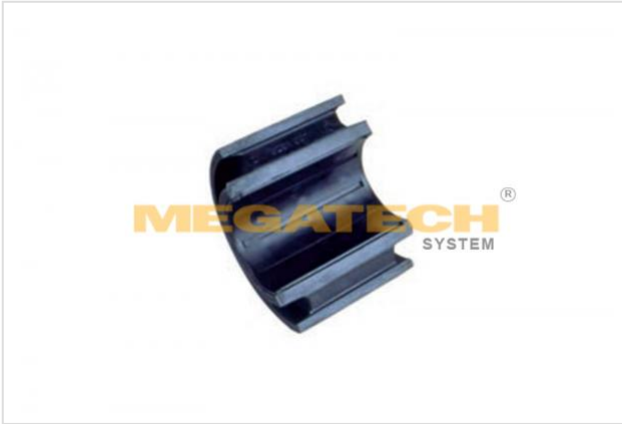

35.6600.482 Stabilizer Bush (Half)

35.6600.482

Stabilizer Bush (Half)

D=94 d=44 h=80 h=70

VEHICLE

OE

IVECO

252 1482