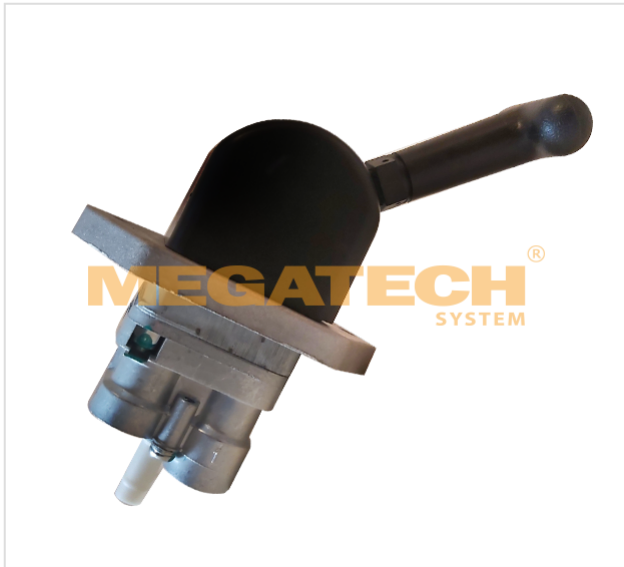

# 91.12708.817 VALVE ( HAND BRAKE )

---

**91.12708.817**

**VALVE ( HAND BRAKE )**

PORTS 1,21,22  
M16X1.5

<b>VEHICLE</b>	<b>OE</b>
DAF	559 817
DAF	055 9817
Wabco	9617231080