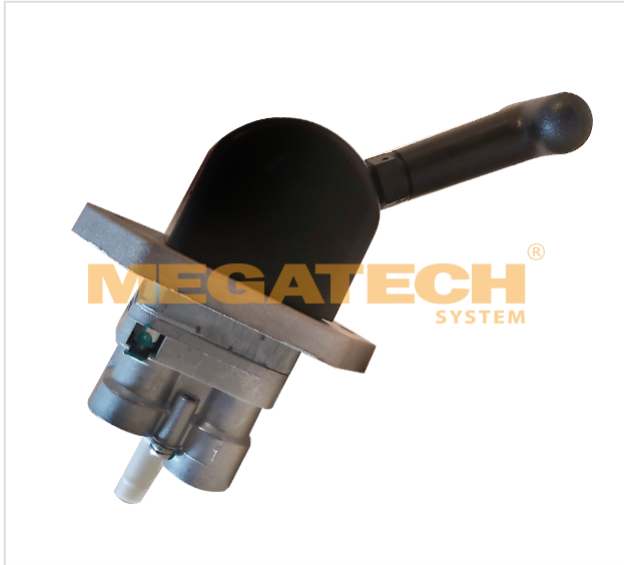

91.12708.817 VALVE (HAND BRAKE)

91.12708.817

VALVE (HAND BRAKE)

PORTS 1,21,22
M16X1.5

VEHICLE	OE
DAF	559 817
DAF	055 9817