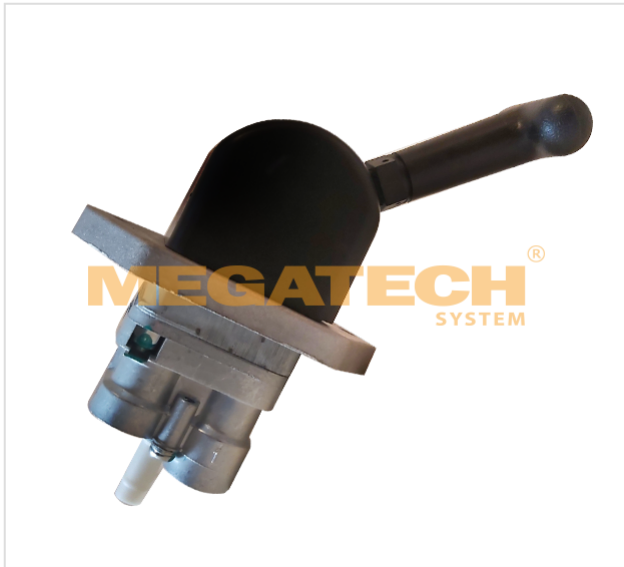

91.12708.817 VALVE (HAND BRAKE)

91.12708.817

VALVE (HAND BRAKE)

PORTS 1,21,22
M16X1.5

VEHICLE	OE
DAF	559 817
DAF	055 9817