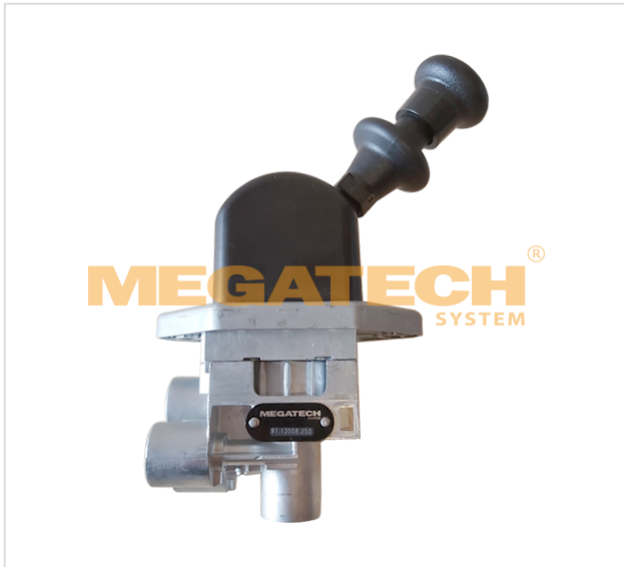

91.13008.250 VALVE (HAND BRAKE)

91.13008.250

VALVE (HAND BRAKE)

VEHICLE	OE
MERCEDES	961 7231250
MERCEDES	003 4307481
MERCEDES	003 4307381
DAF	151 9266