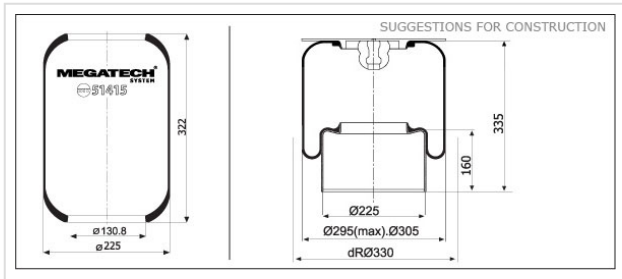

51415 L Rolling Lob

51415 L

Rolling Lob

VEHICLE

OE

IRIS

5.001.021.414