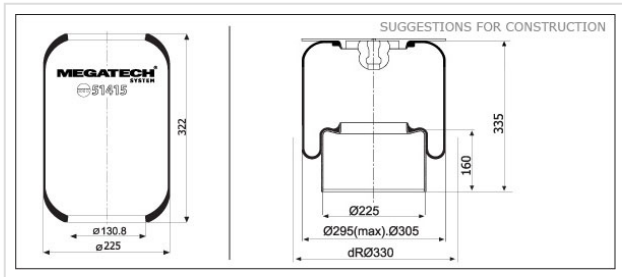

51415 L Rolling Lob

51415 L

Rolling Lob

VEHICLE

OE

IRIS

5.001.021.414