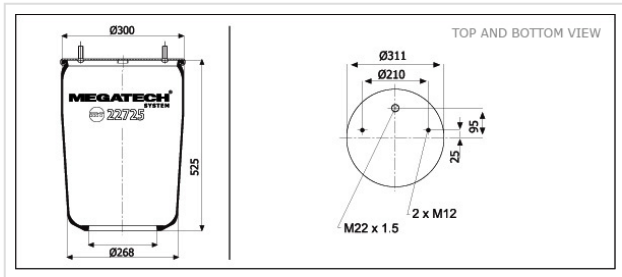

# 22725 P Air Spring With Top Plate

**22725 P**

**Air Spring With Top Plate**

**VEHICLE**

**OE**