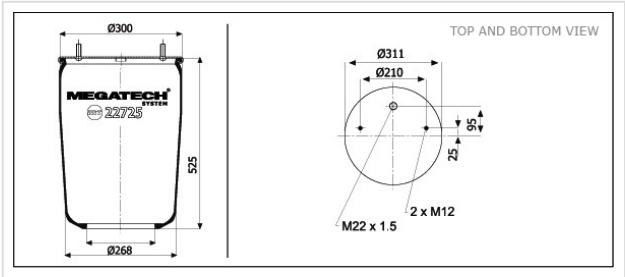

22725 P Air Spring With Top Plate

22725 P

Air Spring With Top Plate

VEHICLE

OE