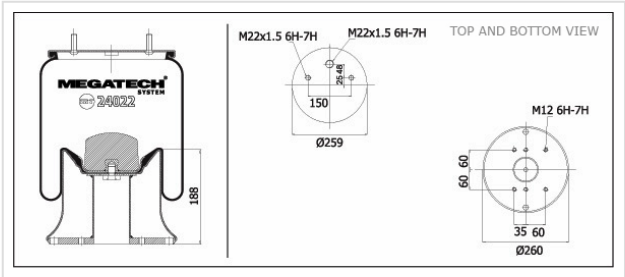

24022 K02 Air Spring With Metal Piston

24022 K02

Air Spring With Metal Piston

VEHICLE	OE
Saf	3.229.0029.00
Saf	3.229.2129.00
Saf	3.229.2229.00
Saf	3.229.2429.00