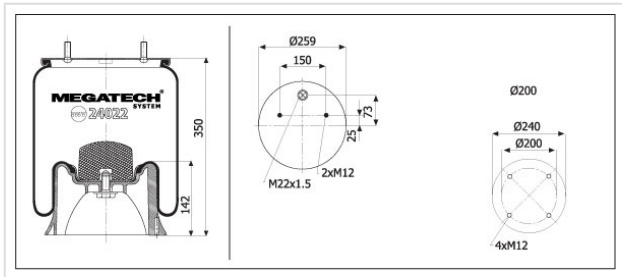

24022 KP02 Air Spring With Plastic Piston

24022 KP02

Air Spring With Plastic Piston

VEHICLE	OE
Saf	3.229.2429.00
Saf	3.229.2229.00
Saf	3.229.2129.00
Saf	3.229.0029.00