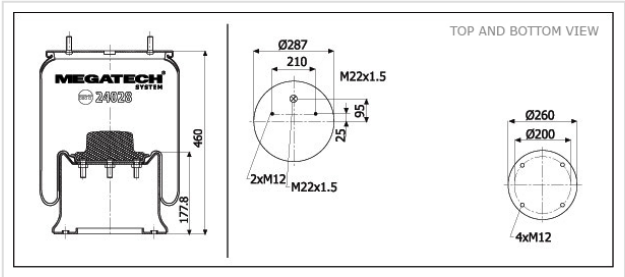

24028 K02 Air Spring With Metal Piston

24028 K02

Air Spring With Metal Piston

VEHICLE	OE
Weweler	US 04028
Schmitz	015 323
Mercedes	9463281501