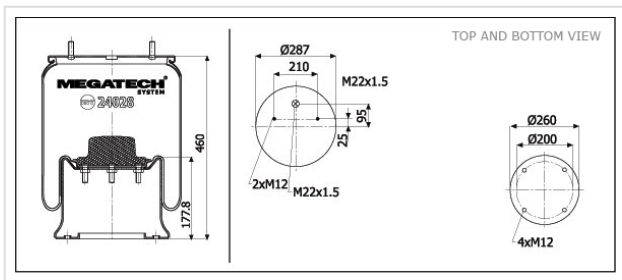

24028 K02 Air Spring With Metal Piston

24028 K02

Air Spring With Metal Piston

VEHICLE	OE
Weweler	US 04028
Schmitz	015 323
Mercedes	9463281501