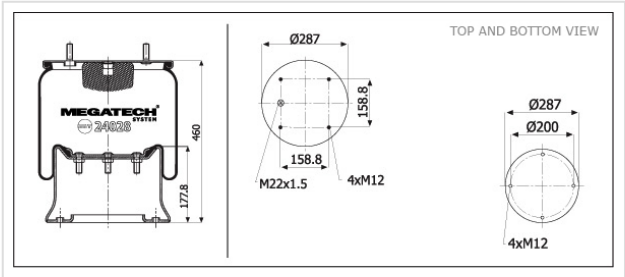

24028 K05 Air Spring With Metal Piston

24028 K05

Air Spring With Metal Piston

VEHICLE

OE

Ror

2122 2239