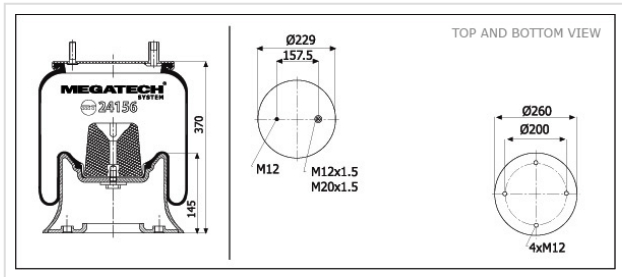

24156 K06 Air Spring With Metal Piston

24156 K06

Air Spring With Metal Piston

VEHICLE	OE
Ror	2121576
Smb	UJB 0207
Fruehauf	M 001 472
Weweler	US 35864
Neway	905 570 75