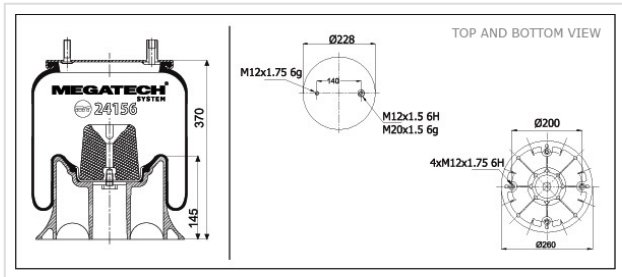

24156 KP15 Air Spring With Plastic Piston

24156 KP15

Air Spring With Plastic Piston

VEHICLE	OE
Fruehauf	M001472
Ror	2121 5761
Weweler	US 35864
Smb	UJB 0207
Hendrickson	HA100001