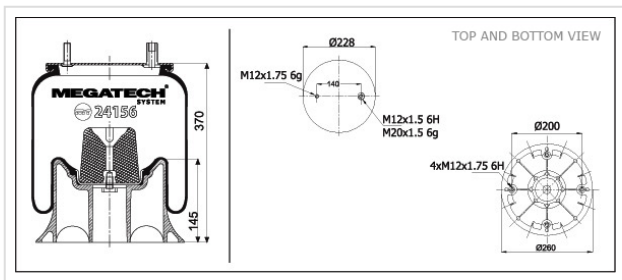

24156 KP15 Air Spring With Plastic Piston

24156 KP15

Air Spring With Plastic Piston

VEHICLE	OE
Fruehauf	M001472
Ror	2121 5761
Weweler	US 35864
Smb	UJB 0207
Hendrickson	HA100001