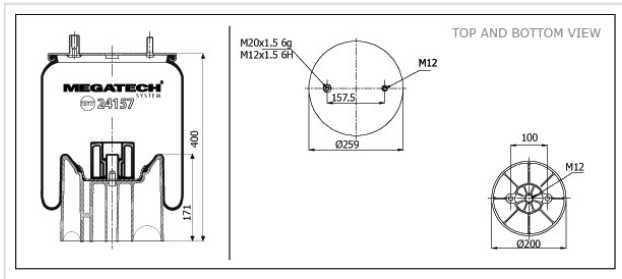

24157 KP10 Air Spring With Plastic Piston

24157 KP10

Air Spring With Plastic Piston

VEHICLE

OE

Smb

M060924

Fruehauf