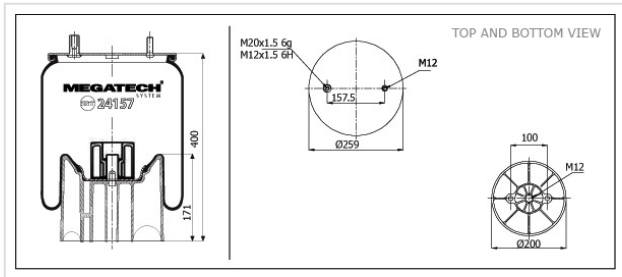

24157 KP10 Air Spring With Plastic Piston

24157 KP10

Air Spring With Plastic Piston

VEHICLE

OE

Smb

M060924

Fruehauf