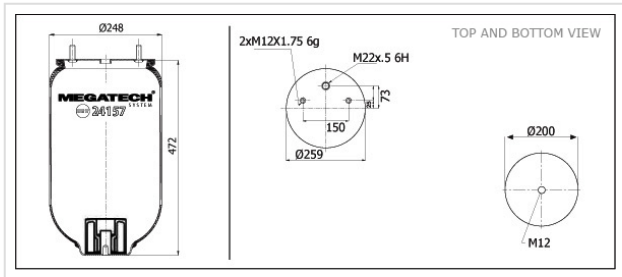

24157 P Air Spring With Top Plate

24157 P

Air Spring With Top Plate

VEHICLE

OE

Ror

21221307