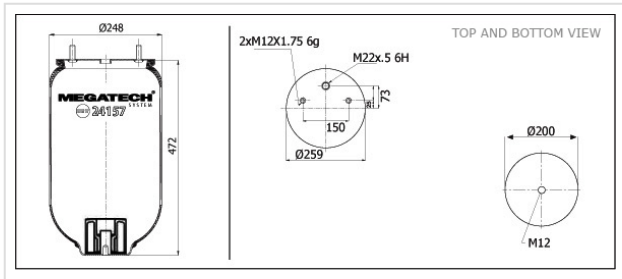

24157 P Air Spring With Top Plate

24157 P

Air Spring With Top Plate

VEHICLE

OE

Ror

21221307