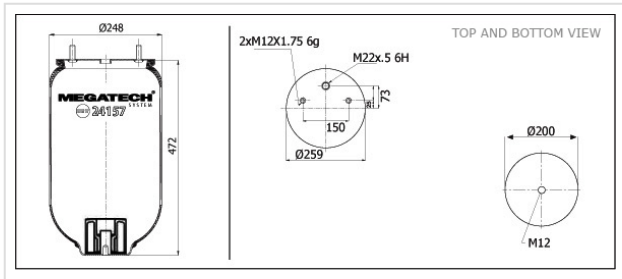

# 24157 P Air Spring With Top Plate

## 24157 P

Air Spring With Top Plate

**VEHICLE**

**OE**

Ror

21221307