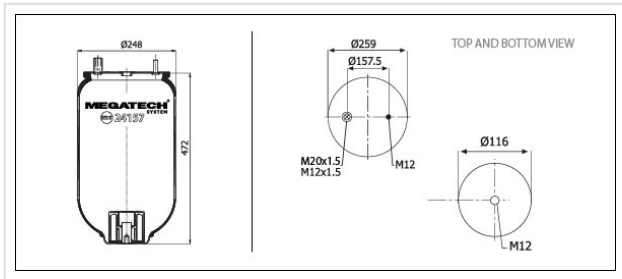

# 24157 P02 Air Spring With Top Plate

## 24157 P02

Air Spring With Top Plate

**VEHICLE**

**OE**

Ror

21222442