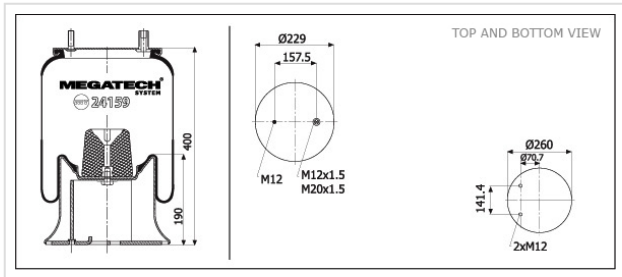

24159 K07 Air Spring With Metal Piston

24159 K07

Air Spring With Metal Piston

VEHICLE	OE
Smb	UJB 0203-001
Fruehauf	UJB 0203-001
Fruehauf	M001782