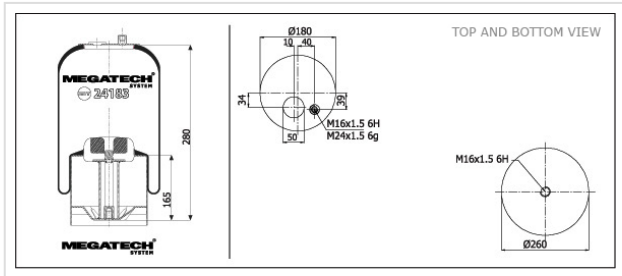

24183K23/K01 AIR SPRING WITH METAL PISTON

24183K23/K01

AIR SPRING WITH METAL PISTON

VEHICLE

OE

Mercedes

9423202221

Mercedes