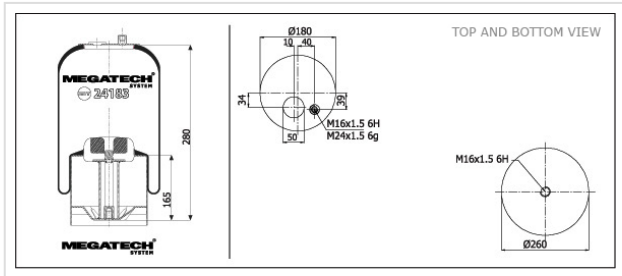

24183K23/K01 AIR SPRING WITH METAL PISTON

24183K23/K01

AIR SPRING WITH METAL PISTON

VEHICLE	OE
Mercedes	9423202221
Mercedes	9423206821