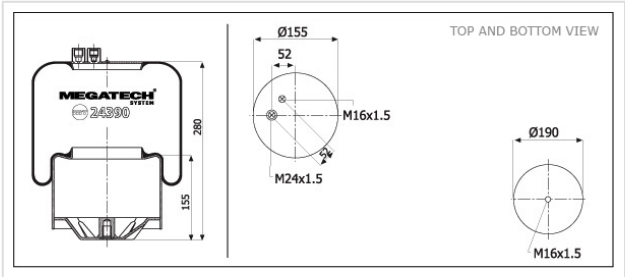

24390 K03 Air Spring With Metal Piston

24390 K03

Air Spring With Metal Piston

VEHICLE

Mercedes

OE

A 942 320 04 21