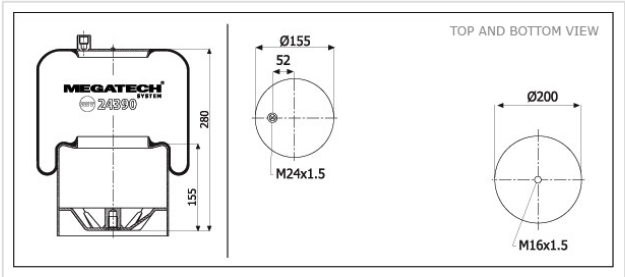

24390 K21 Air Spring With Metal Piston

24390 K21

Air Spring With Metal Piston

VEHICLE	OE
Mercedes	A 942 320 49 21
Mercedes	A942 320 28 21