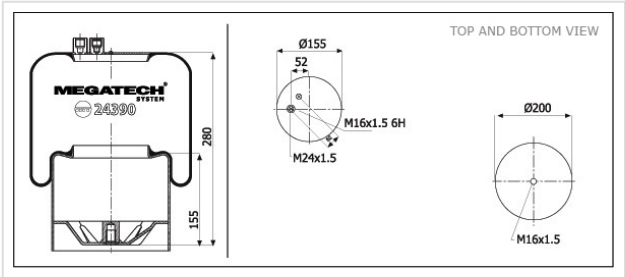

24390 K22 Air Spring With Metal Piston

24390 K22

Air Spring With Metal Piston

VEHICLE	OE
Mercedes	A 942 320 29 21
Mercedes	A 942 320 50 21