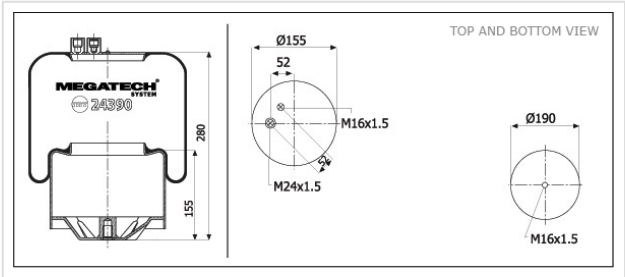

24390 K23 Air Spring With Metal Piston

24390 K23

Air Spring With Metal Piston

VEHICLE

OE

Mercedes

A 942 320 52 21