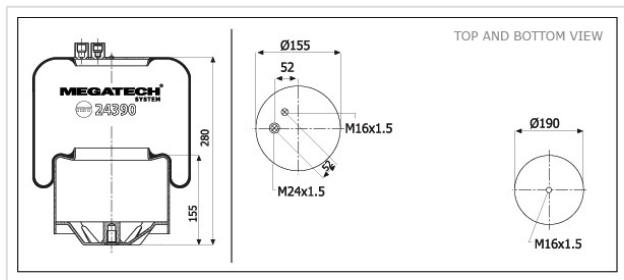

24390 K23 Air Spring With Metal Piston

24390 K23

Air Spring With Metal Piston

VEHICLE

Mercedes

OE

A 942 320 52 21