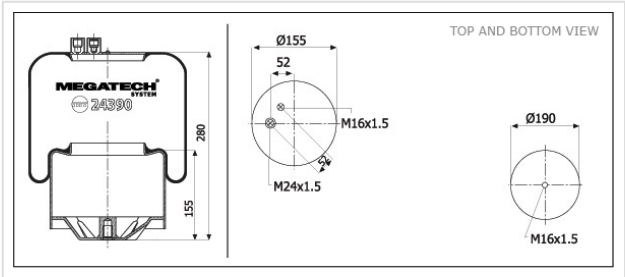

24390 K24 Air Spring With Metal Piston

24390 K24

Air Spring With Metal Piston

VEHICLE

OE

Mercedes

A 942 320 51 21