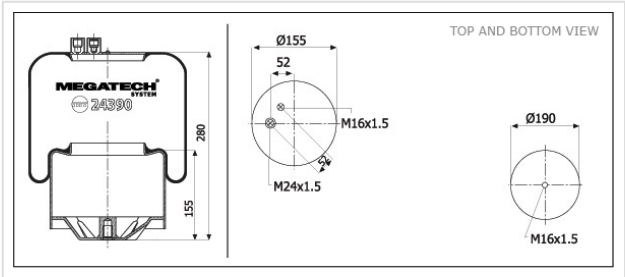

24390 K24 Air Spring With Metal Piston

24390 K24

Air Spring With Metal Piston

VEHICLE

Mercedes

OE

A 942 320 51 21