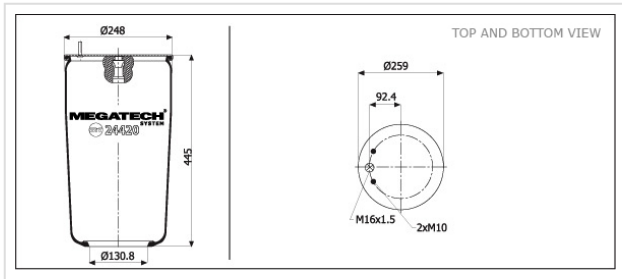

24420 P Air Spring With Top Plate

24420 P

Air Spring With Top Plate

VEHICLE

OE

Volvo

1 076 076

Fruehauf