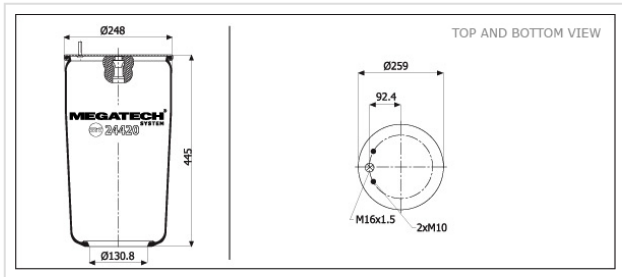

24420 P Air Spring With Top Plate

24420 P

Air Spring With Top Plate

VEHICLE

OE

Volvo

1 076 076

Fruehauf