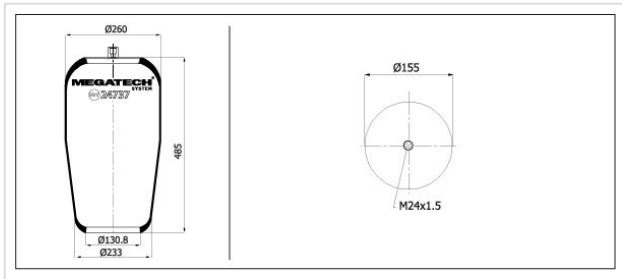

24737 P1 Air Spring With Top Plate

24737 P1

Air Spring With Top Plate

VEHICLE

Mercedes

OE

9463200321