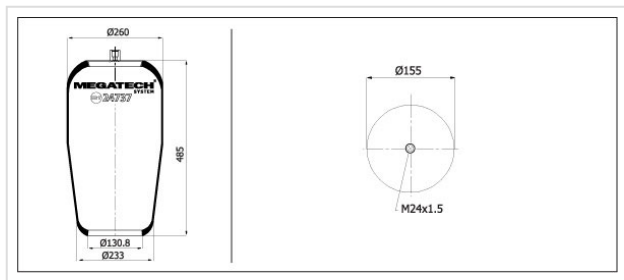

24737 P1 Air Spring With Top Plate

24737 P1

Air Spring With Top Plate

VEHICLE

Mercedes

OE

9463200321