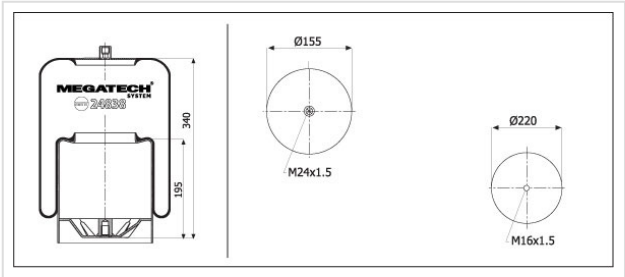

24838 K01 Air Spring With Metal Piston

24838 K01

Air Spring With Metal Piston

VEHICLE

Mercedes

OE

A 946 320 04 21