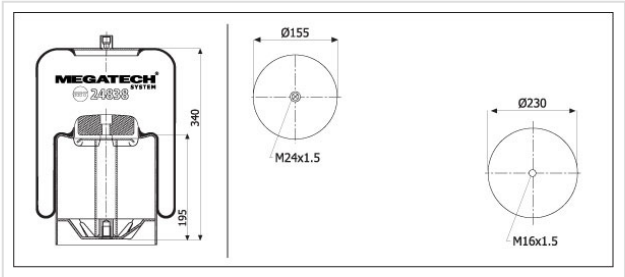

24838 K03 Air Spring With Metal Piston

24838 K03

Air Spring With Metal Piston

VEHICLE

Mercedes

OE

A 946 320 01 21