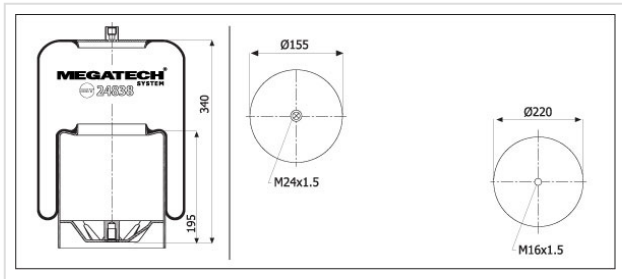

24838 K21 Air Spring With Metal Piston

24838 K21

Air Spring With Metal Piston

VEHICLE	OE
Schmitz	750 999
Weweler	014 892
Schmitz	US 06285
Mercedes	A 942 320 38 21