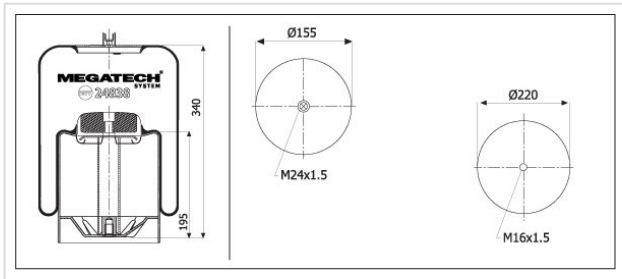

24838 K22 Air Spring With Metal Piston

24838 K22

Air Spring With Metal Piston

VEHICLE	OE
Schmitz	750 999
Weweler	US 06285
Weweler	US 06287
Mercedes	A 942 320 36 21