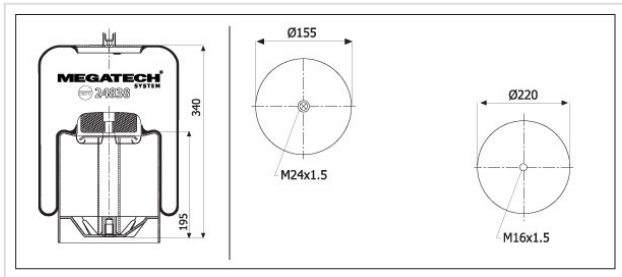

24838 K22 Air Spring With Metal Piston

24838 K22

Air Spring With Metal Piston

VEHICLE	OE
Schmitz	750 999
Weweler	US 06285
Weweler	US 06287
Mercedes	A 942 320 36 21