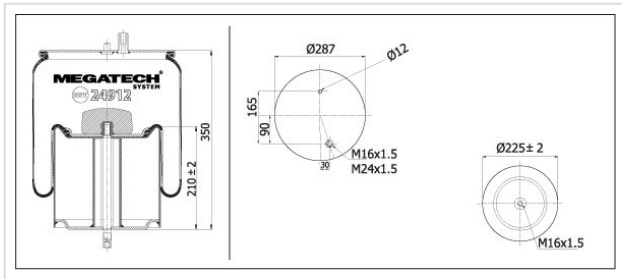

# 24912 K10 Air Spring With Metal Piston

## 24912 K10

Air Spring With Metal Piston

VEHICLE	OE
Volvo	20 722 412
RENAULT MAGNUM	5.010.557.355
Renault	7422025556
Volvo	22025568
Contitech	4912 N P10