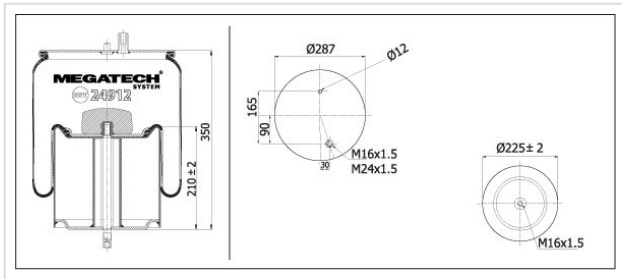

24912 K10 Air Spring With Metal Piston

24912 K10

Air Spring With Metal Piston

VEHICLE	OE
Volvo	20 722 412
RENAULT MAGNUM	5.010.557.355
Renault	7422025556
Volvo	22025568
Contitech	4912 N P10