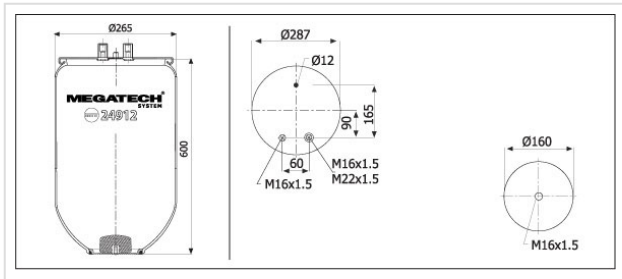

24912 P08 Air Spring With Top Plate

24912 P08

Air Spring With Top Plate

VEHICLE

RENAULT
MAGNUM

OE

5.001.832.067