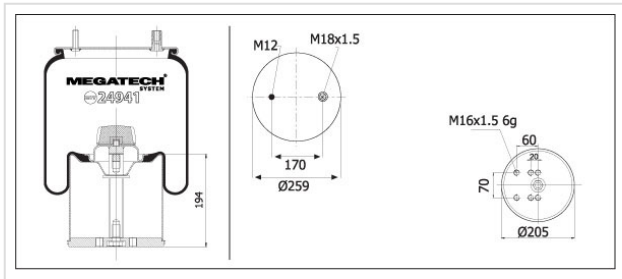

24941 K Air Spring With Metal Piston

24941 K

Air Spring With Metal Piston

VEHICLE	OE
Mercedes	A 942 320 50 21
Mercedes	A 942 320 29 21
Bpw	05.429.41.25.0