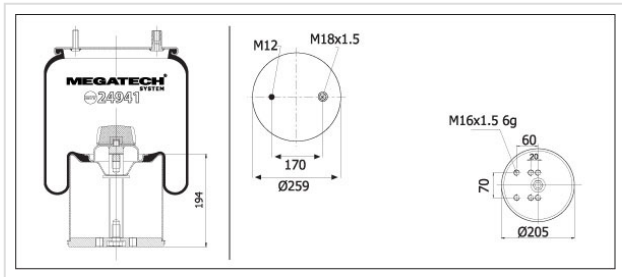

24941 K Air Spring With Metal Piston

24941 K

Air Spring With Metal Piston

VEHICLE	OE
Mercedes	A 942 320 50 21
Mercedes	A 942 320 29 21
Bpw	05.429.41.25.0