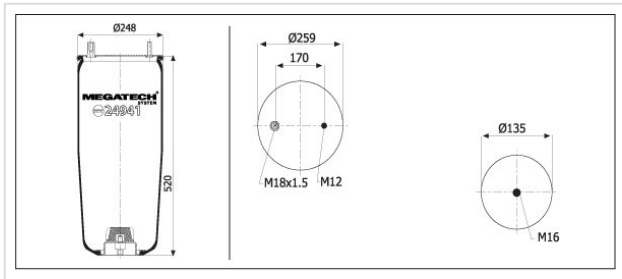

# 24941 P02 Air Spring With Top Plate

## 24941 P02

Air Spring With Top Plate

**VEHICLE**

**OE**

Bpw

05.429.41.25.030