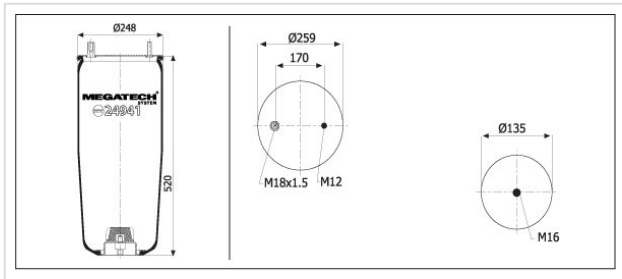

24941 P02 Air Spring With Top Plate

24941 P02

Air Spring With Top Plate

VEHICLE

OE

Bpw

05.429.41.25.030