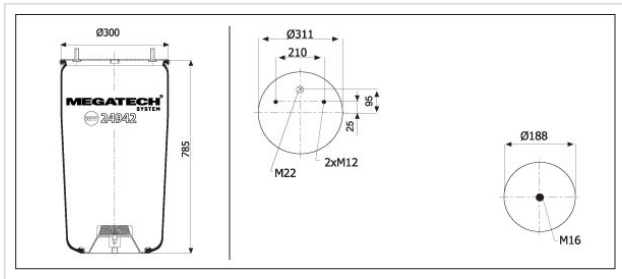

24942 P02 Air Spring With Top Plate

24942 P02

Air Spring With Top Plate

VEHICLE

OE

Bpw

05.429.41.09.0