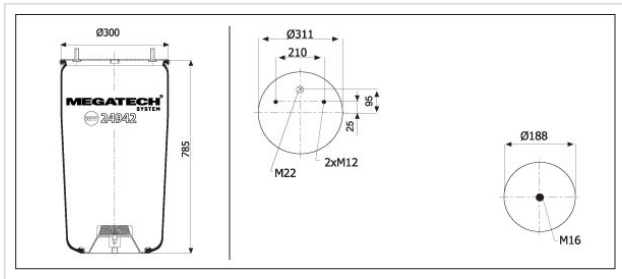

# 24942 P02 Air Spring With Top Plate

## 24942 P02

Air Spring With Top Plate

**VEHICLE**

**OE**

Bpw

05.429.41.09.0