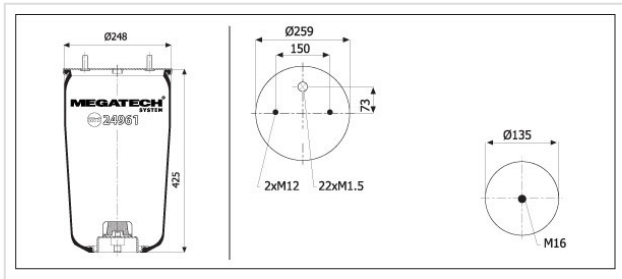

24961 P02 Air Spring With Top Plate

24961 P02

Air Spring With Top Plate

VEHICLE

OE

Bpw

05.429.42.04.0