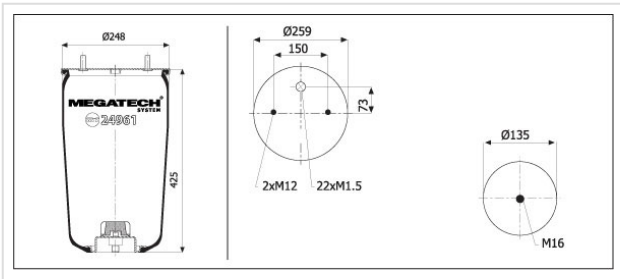

24961 P02 Air Spring With Top Plate

24961 P02

Air Spring With Top Plate

VEHICLE

OE

Bpw

05.429.42.04.0