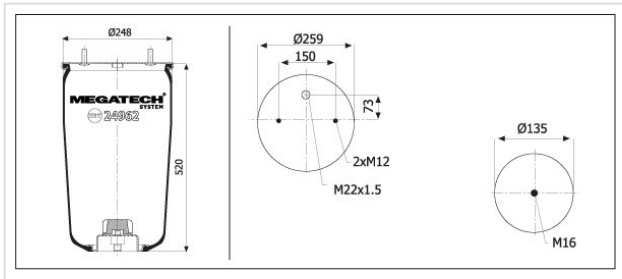

24962 P02 Air Spring With Top Plate

24962 P02

Air Spring With Top Plate

VEHICLE

OE

Bpw

05.429.42.03.0