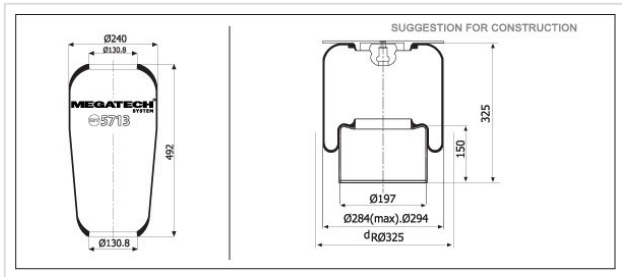

5713 L Rolling Lob

5713 L

Rolling Lob

VEHICLE

OE

Volvo

6 797 169

Volvo