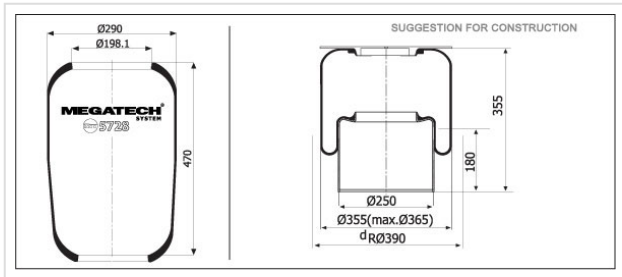

5728 L Rolling Lob

5728 L

Rolling Lob

VEHICLE

OE

Schmitz

750 212