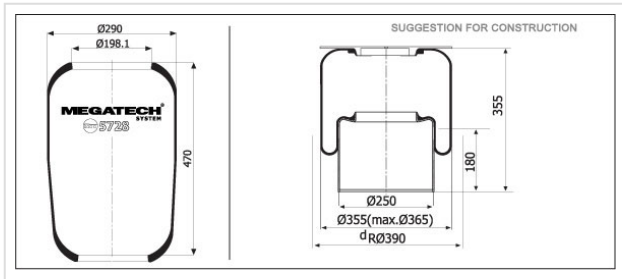

5728 L Rolling Lob

5728 L

Rolling Lob

VEHICLE

OE

Schmitz

750 212