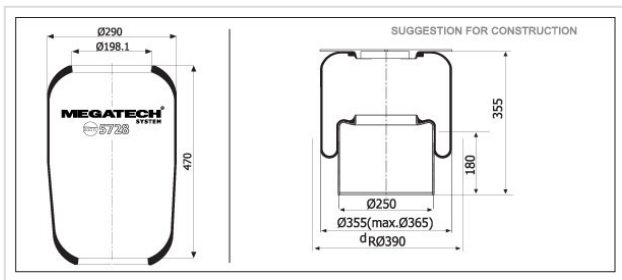

5728 L Rolling Lob

5728 L

Rolling Lob

VEHICLE

OE

Schmitz

750 212