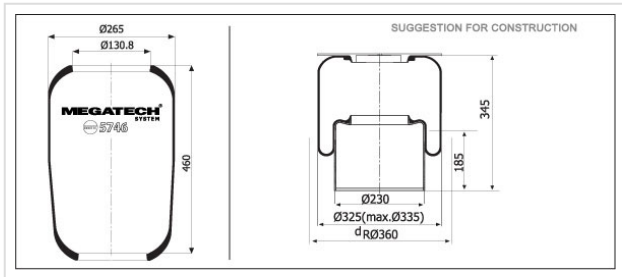

5746 L Rolling Lob

5746 L

Rolling Lob

VEHICLE	OE
Bpw	05.429.41.01.0
Bpw	05.429.41.22.1 36 K
Mercedes	A 318 328 00 01