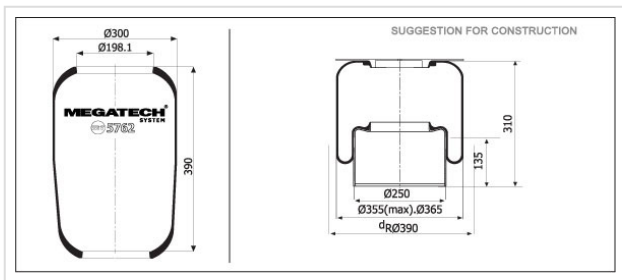

5762 L Rolling Lob

5762 L

Rolling Lob

VEHICLE	OE
Man	81.43601.0151
Neoplan	1021 003 00
Man	81.43601.0052
Man	81.43601.0049
Gigant	19 60 35