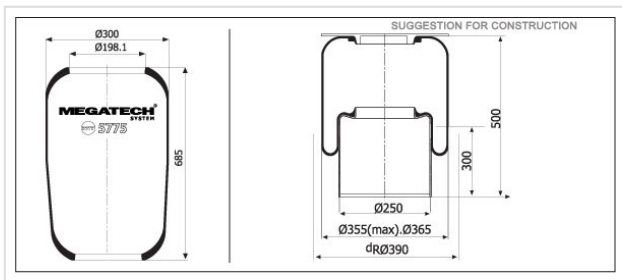

5775 L Rolling Lob

5775 L

Rolling Lob

VEHICLE	OE
Man	81.43600.6035
Man	81.43600.6041
Man	81.43601.0152
Gigant	19 60 38
Granning	15.932