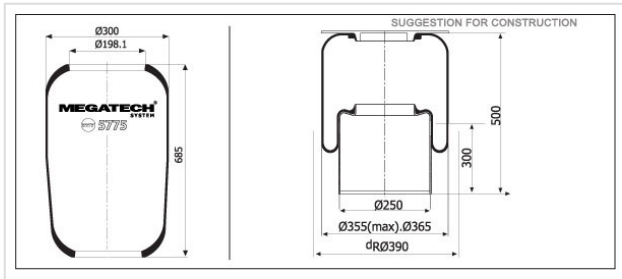

5775 L Rolling Lob

5775 L

Rolling Lob

VEHICLE	OE
Man	81.43600.6035
Man	81.43600.6041
Man	81.43601.0152
Gigant	19 60 38
Granning	15.932