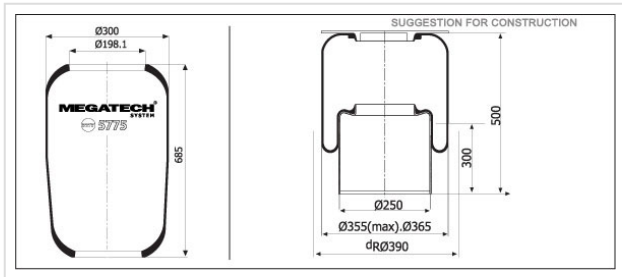

5775 L Rolling Lob

5775 L

Rolling Lob

VEHICLE	OE
Man	81.43600.6035
Man	81.43600.6041
Man	81.43601.0152
Gigant	19 60 38
Granning	15.932