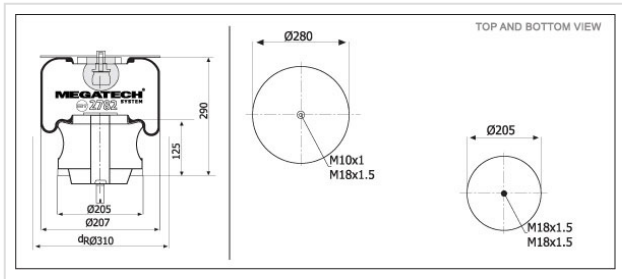

2782 K03 Air Spring With Top Plate

2782 K03

Air Spring With Top Plate

| VEHICLE | OE |
|---------|-----------------|
| Renault | 5.010.294.307 C |
| IRIS | 5.010.190.888 |
| Iveco | 470 3904 |
| Iveco | 470 3972 |
| IRIS | 5.000.954.176 |