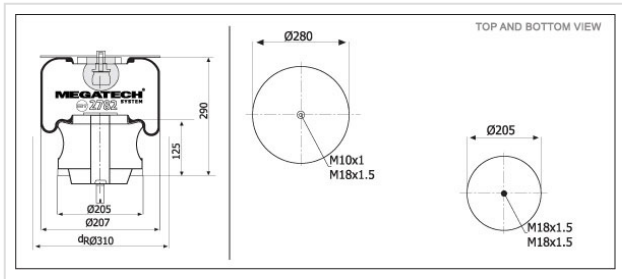

2782 K03 Air Spring With Top Plate

2782 K03

Air Spring With Top Plate

VEHICLE	OE
Renault	5.010.294.307 C
IRIS	5.010.190.888
Iveco	470 3904
Iveco	470 3972
IRIS	5.000.954.176