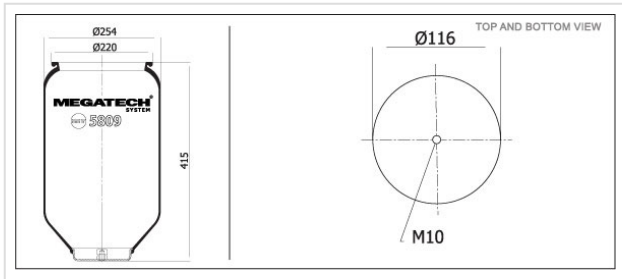

5809 PT W/O PLATE SERVICE ASSEMBLY

5809 PT

W/O PLATE SERVICE ASSEMBLY

VEHICLE	OE
RENAULT MAGNUM	5.001.832.067
Man	81.43601.0025