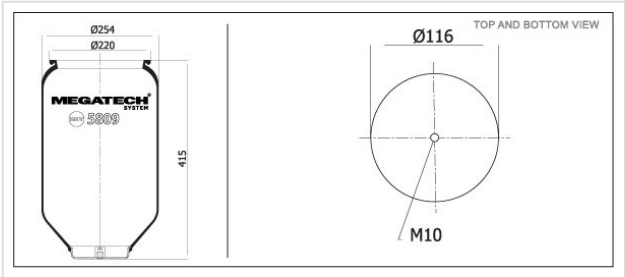

5809 PT W/O PLATE SERVICE ASSEMBLY

5809 PT

W/O PLATE SERVICE ASSEMBLY

VEHICLE	OE
RENAULT MAGNUM	5.001.832.067
Man	81.43601.0025