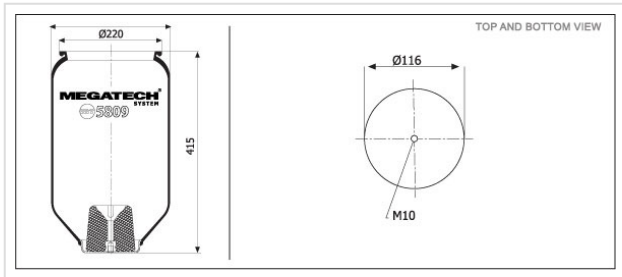

5809 PTB W/O PLATE SERVICE ASSEMBLY

5809 PTB

W/O PLATE SERVICE ASSEMBLY

VEHICLE	OE
Scania	1440294
Scania	1379392
Man	81.43601.6002
Man	81.43601.0025