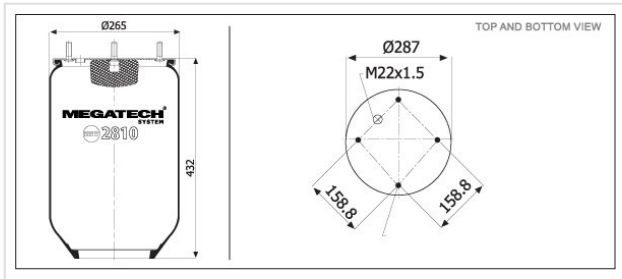

2810 P Air Spring With Top Plate

2810 P

Air Spring With Top Plate

VEHICLE

Ror

Saf

OE

2120 80 82