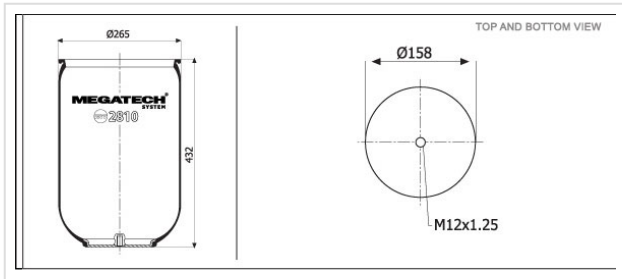

2810 PT W/O PLATE SERVICE ASSEMBLY

2810 PT

W/O PLATE SERVICE ASSEMBLY

| VEHICLE | OE |
|---------|------------------|
| Bpw | 05.429.41.25.030 |
| Man | 81.43601.0047 |